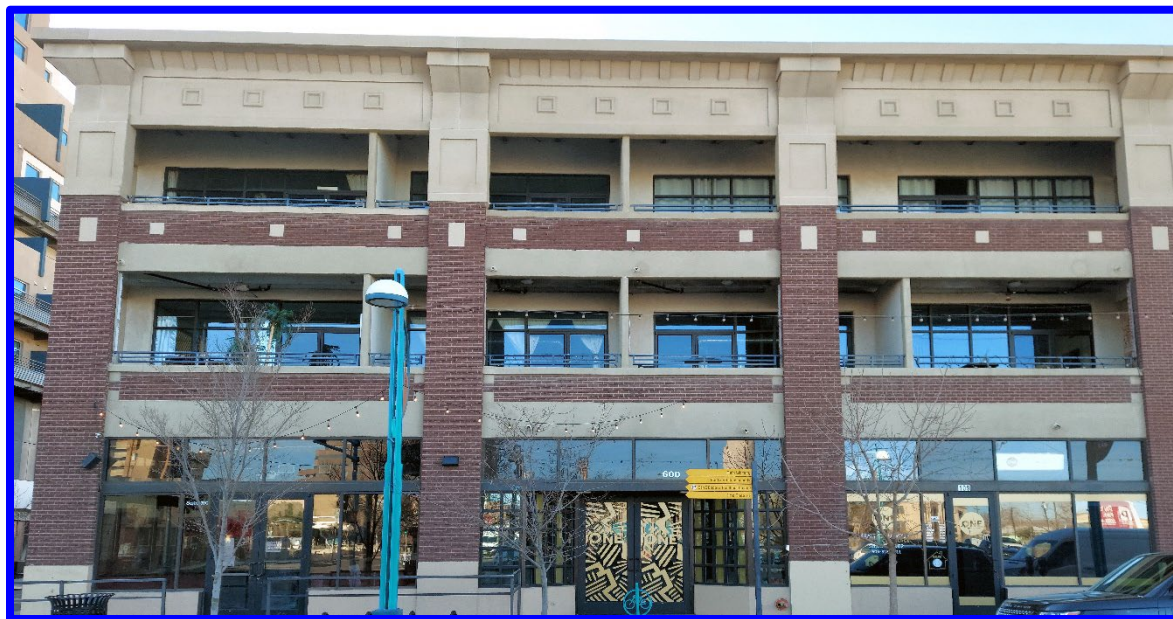

Quickel Complex

Apartments for Rent

Albuquerque, NM

Southwest corner of Central & 6th Street

Available

- ❑ Suite 3E | 1,185 SF
\$1,995/Month

Features

- ❑ Huge living space & open kitchen
- ❑ Room with washer & dryer
- ❑ Indoor storage unit on your same floor
- ❑ Balcony with spectacular views
- ❑ Surrounded by restaurants & breweries
- ❑ Free parking included