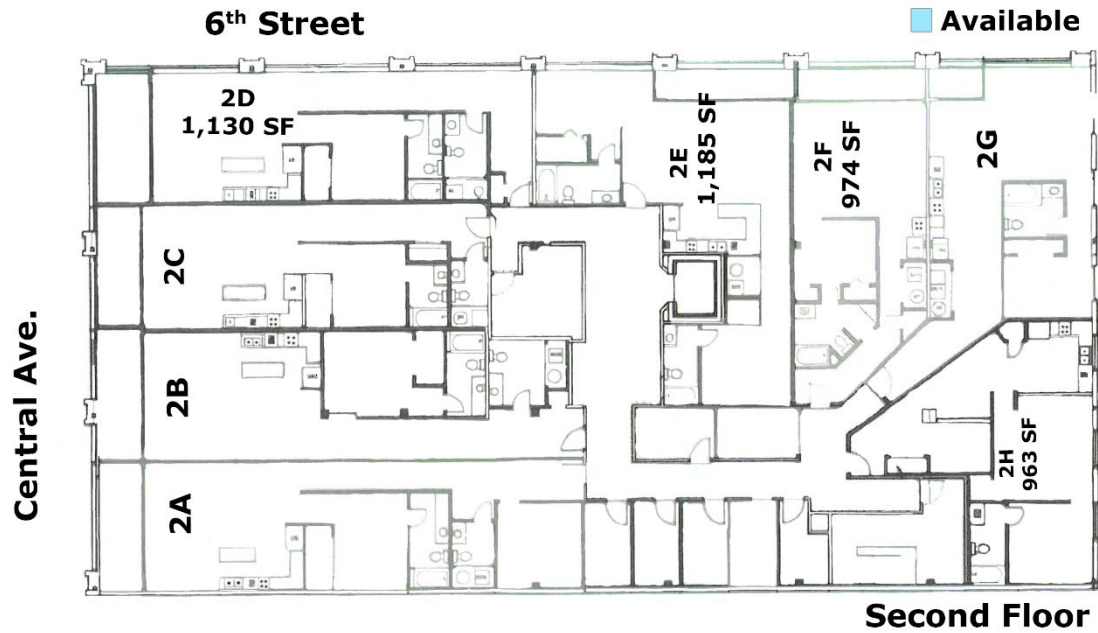

Quickel Complex

Apartments for Rent