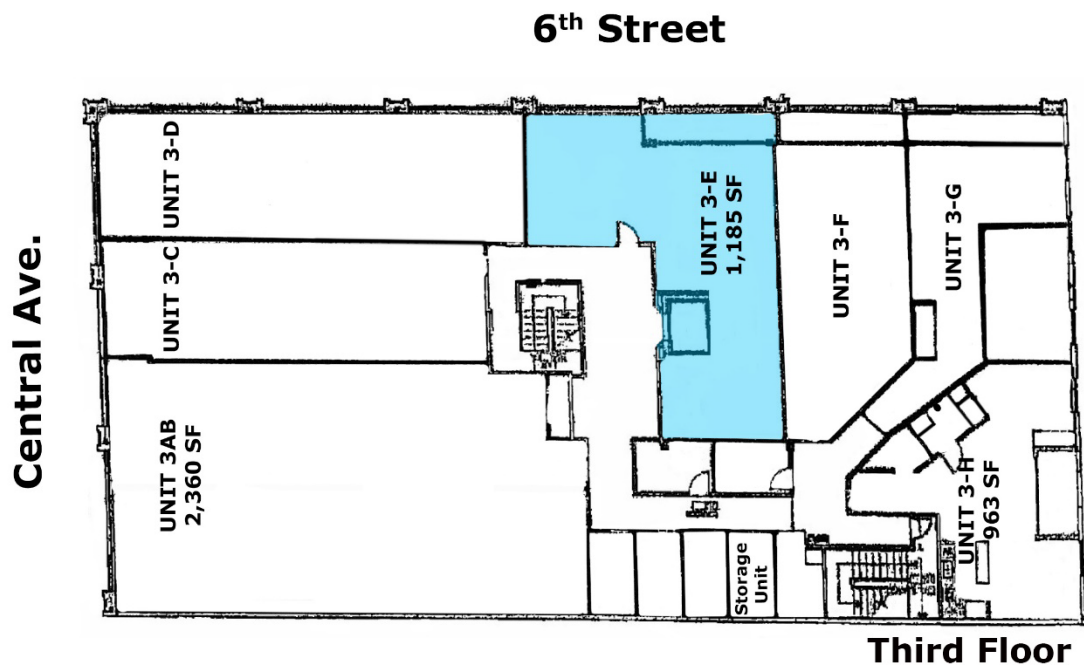

Contact Brighton Pope | 505.884.3578
Brighton.Pope@PetersonProperties.net